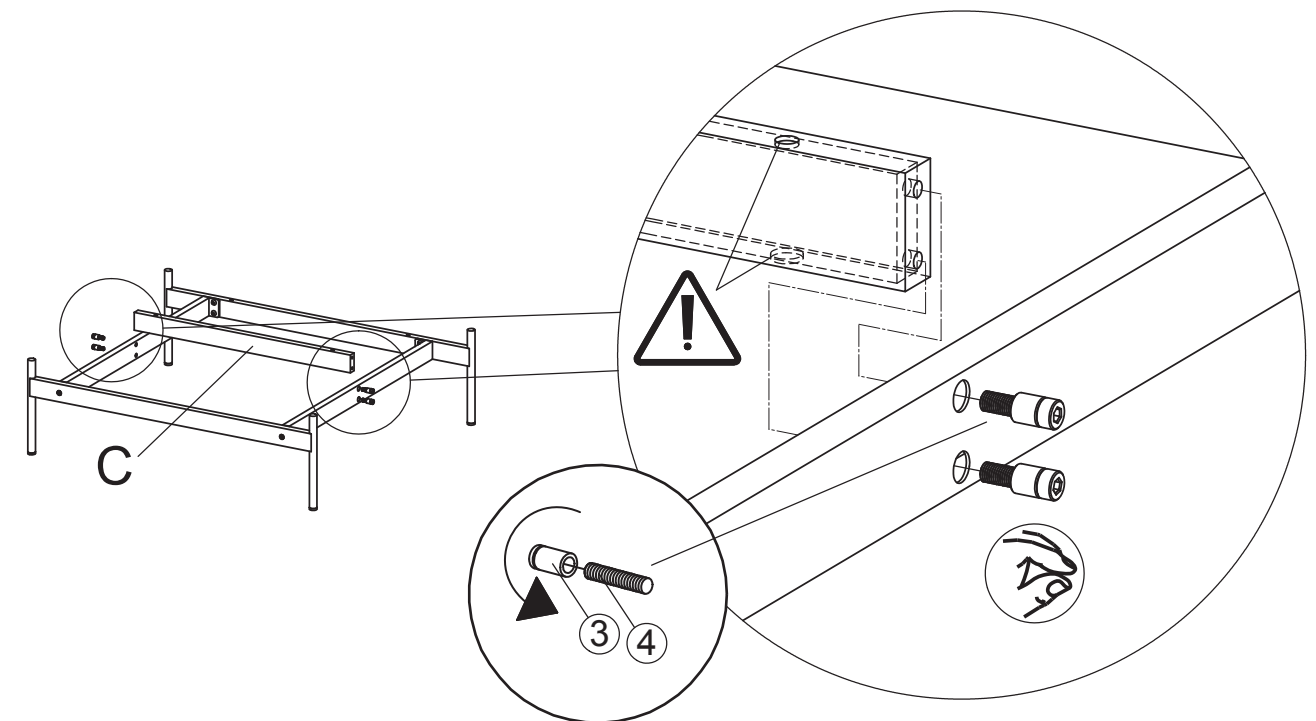

- ① x 4
- ② x 4
- ③ x 6
- ④ x 10
- ⑤ x 1

2.54 CM = 1 US INCH

069806
SP CHAIR LAUGE

1

- ① x 4
- ③ x 2
- ④ x 2

2

- ③ x 4
- ④ x 4

3