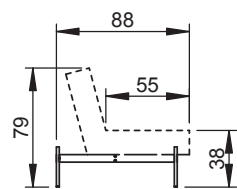

- ① x 4
- ② x 4
- ③ x 6
- ④ x 10
- ⑤ x 1

2.54 CM = 1 US INCH

069806
SP CHAIR LAUGE

1

- ① x 4
- ③ x 2
- ④ x 2

2

- ③ x 4
- ④ x 4

3