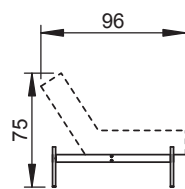

- ① x 4
- ② x 4
- ③ x 6
- ④ x 10
- ⑤ x 1

2.54 CM = 1 US INCH

069806
SP CHAIR LAUGE

1

- ① x 4
- ③ x 2
- ④ x 2

2

- ③ x 4
- ④ x 4

3